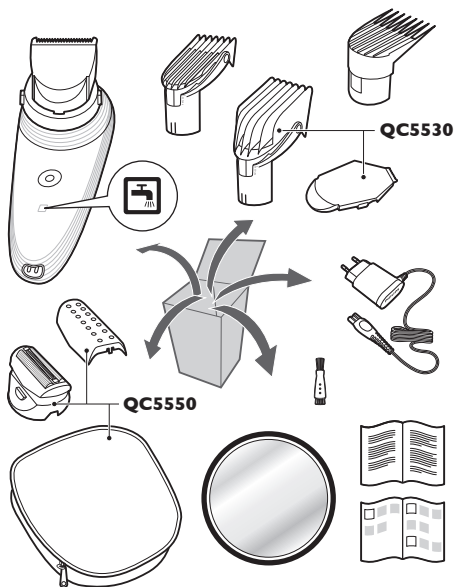

Register your product and get support at  
[www.philips.com/welcome](http://www.philips.com/welcome)

QC5550 / QC5530  
Usage Information

**PHILIPS**

[www.PHILIPS.com/support](http://www.PHILIPS.com/support)

## Mixed Sources

Product group from well-managed  
forests and other controlled sources

[www.fsc.org](http://www.fsc.org) Cert no. CU-COC-813596  
© 1996 Forest Stewardship Council

[www.philips.com](http://www.philips.com)